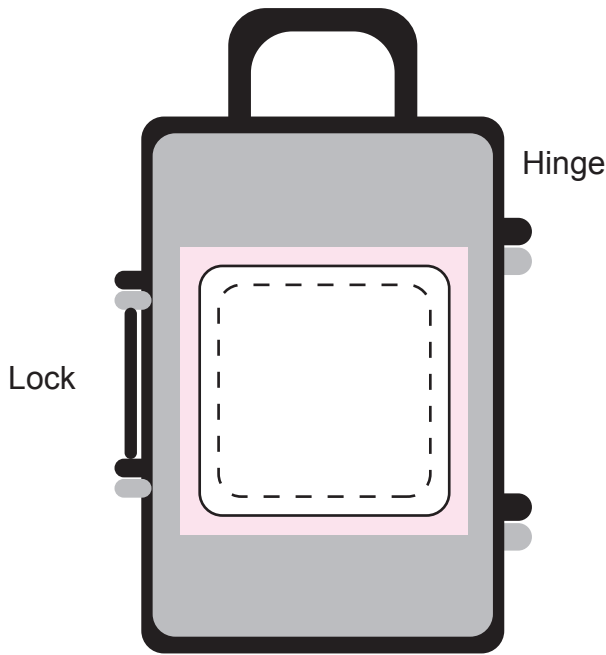

ART APPROVAL

All colours used in this document are indicative only and they may vary across a variety of printing techniques and confectionery

Sticker - 100%

Sticker Size: 33mmW x 33mmH

Bleed: 3mm

Safe Print Area: 28mmW x 28mmH

When artwork is printed,
there can be movement of up to 3mm

Image Impression Only
NOT to Scale

100% Sticker on Front of Case

Product Code : CC070G

Description : Acrylic Carry-On Case filled with 50g **JELLY BELLY** Jelly Beans
Order# :
Company Name :
Contact :
Jelly Bean Colour : Mixed Only
Sticker Size : 33mmW x 33mmH
Print Colour : **Customer must provide PMS Colour print guide**
Quantity :
Delivery Date :